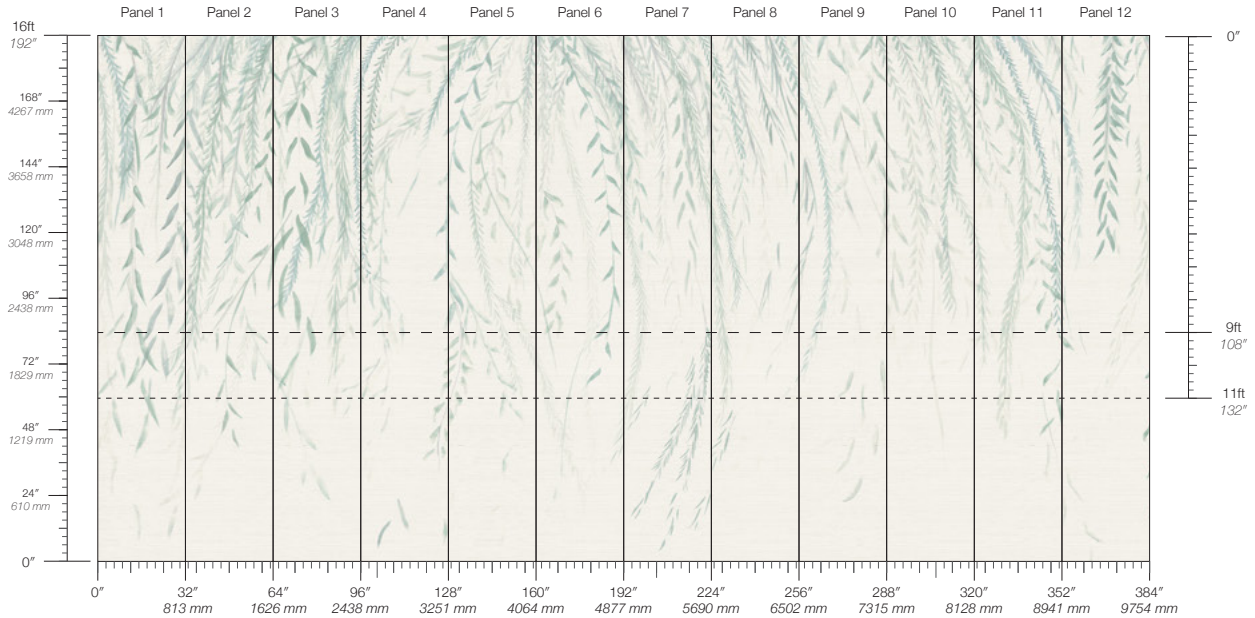

Sway Glade

Suitable for residential and commercial projects

COLOR

Glade

REPEAT

Non-repeating

DETAILS

Custom options available

DISCLAIMER

Refer to our website to see the full mural artwork. Color and shade will vary by lot. Visible panel seam. Reference the physical sample for color and texture. Panel maps represent mural artwork only.

ITEM

8904

STOCK

Made to order

MAINTENANCE

Water-based cleanser

CONTENT

Grasscloth

LEAD TIME

4 weeks to print

ENVIRONMENTAL

PVC Free

PANEL WIDTH

32" / 813 mm trimmed

MINIMUM

1 panel

SPCS

Natural Grasscloth

PANEL HEIGHT

108" / 2743 mm base
132" / 3353 mm standard
192" / 4877 mm extended

PRICE

Available upon request

TESTING

ASTM E84 Adhered Class A

ORIGIN

USA